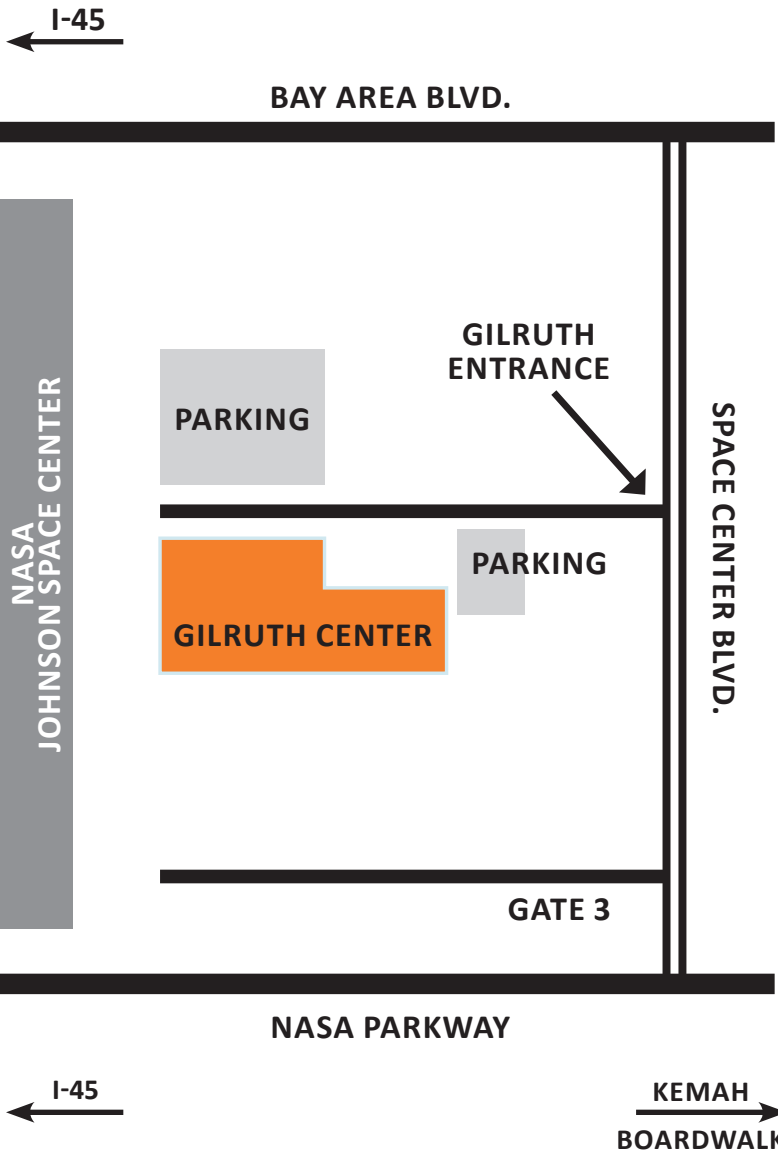

THE GILRUTH CENTER

DIRECTIONS

FROM HOUSTON

1. Take **Exit 23** Bay Area Blvd.
Continue on Bay Area Blvd.
2. **Turn Right** onto Space Center Blvd.
Travel approximately 2.0 miles to Gate 5
3. **Turn Right** into the Gilruth Center

FROM GALVESTON

1. Take **Exit 24** NASA Bypass E
OR **Exit 25** FM 528/NASA Pkwy
2. Continue on NASA Parkway
Pass the entrance to NASA/JSC
Continue on
Pass the NASA Hilton Hotel
3. **Turn Left** onto Space Center Blvd.
Travel approximately 0.8 miles to Gate 5
4. **Turn Left** into the Gilruth Center